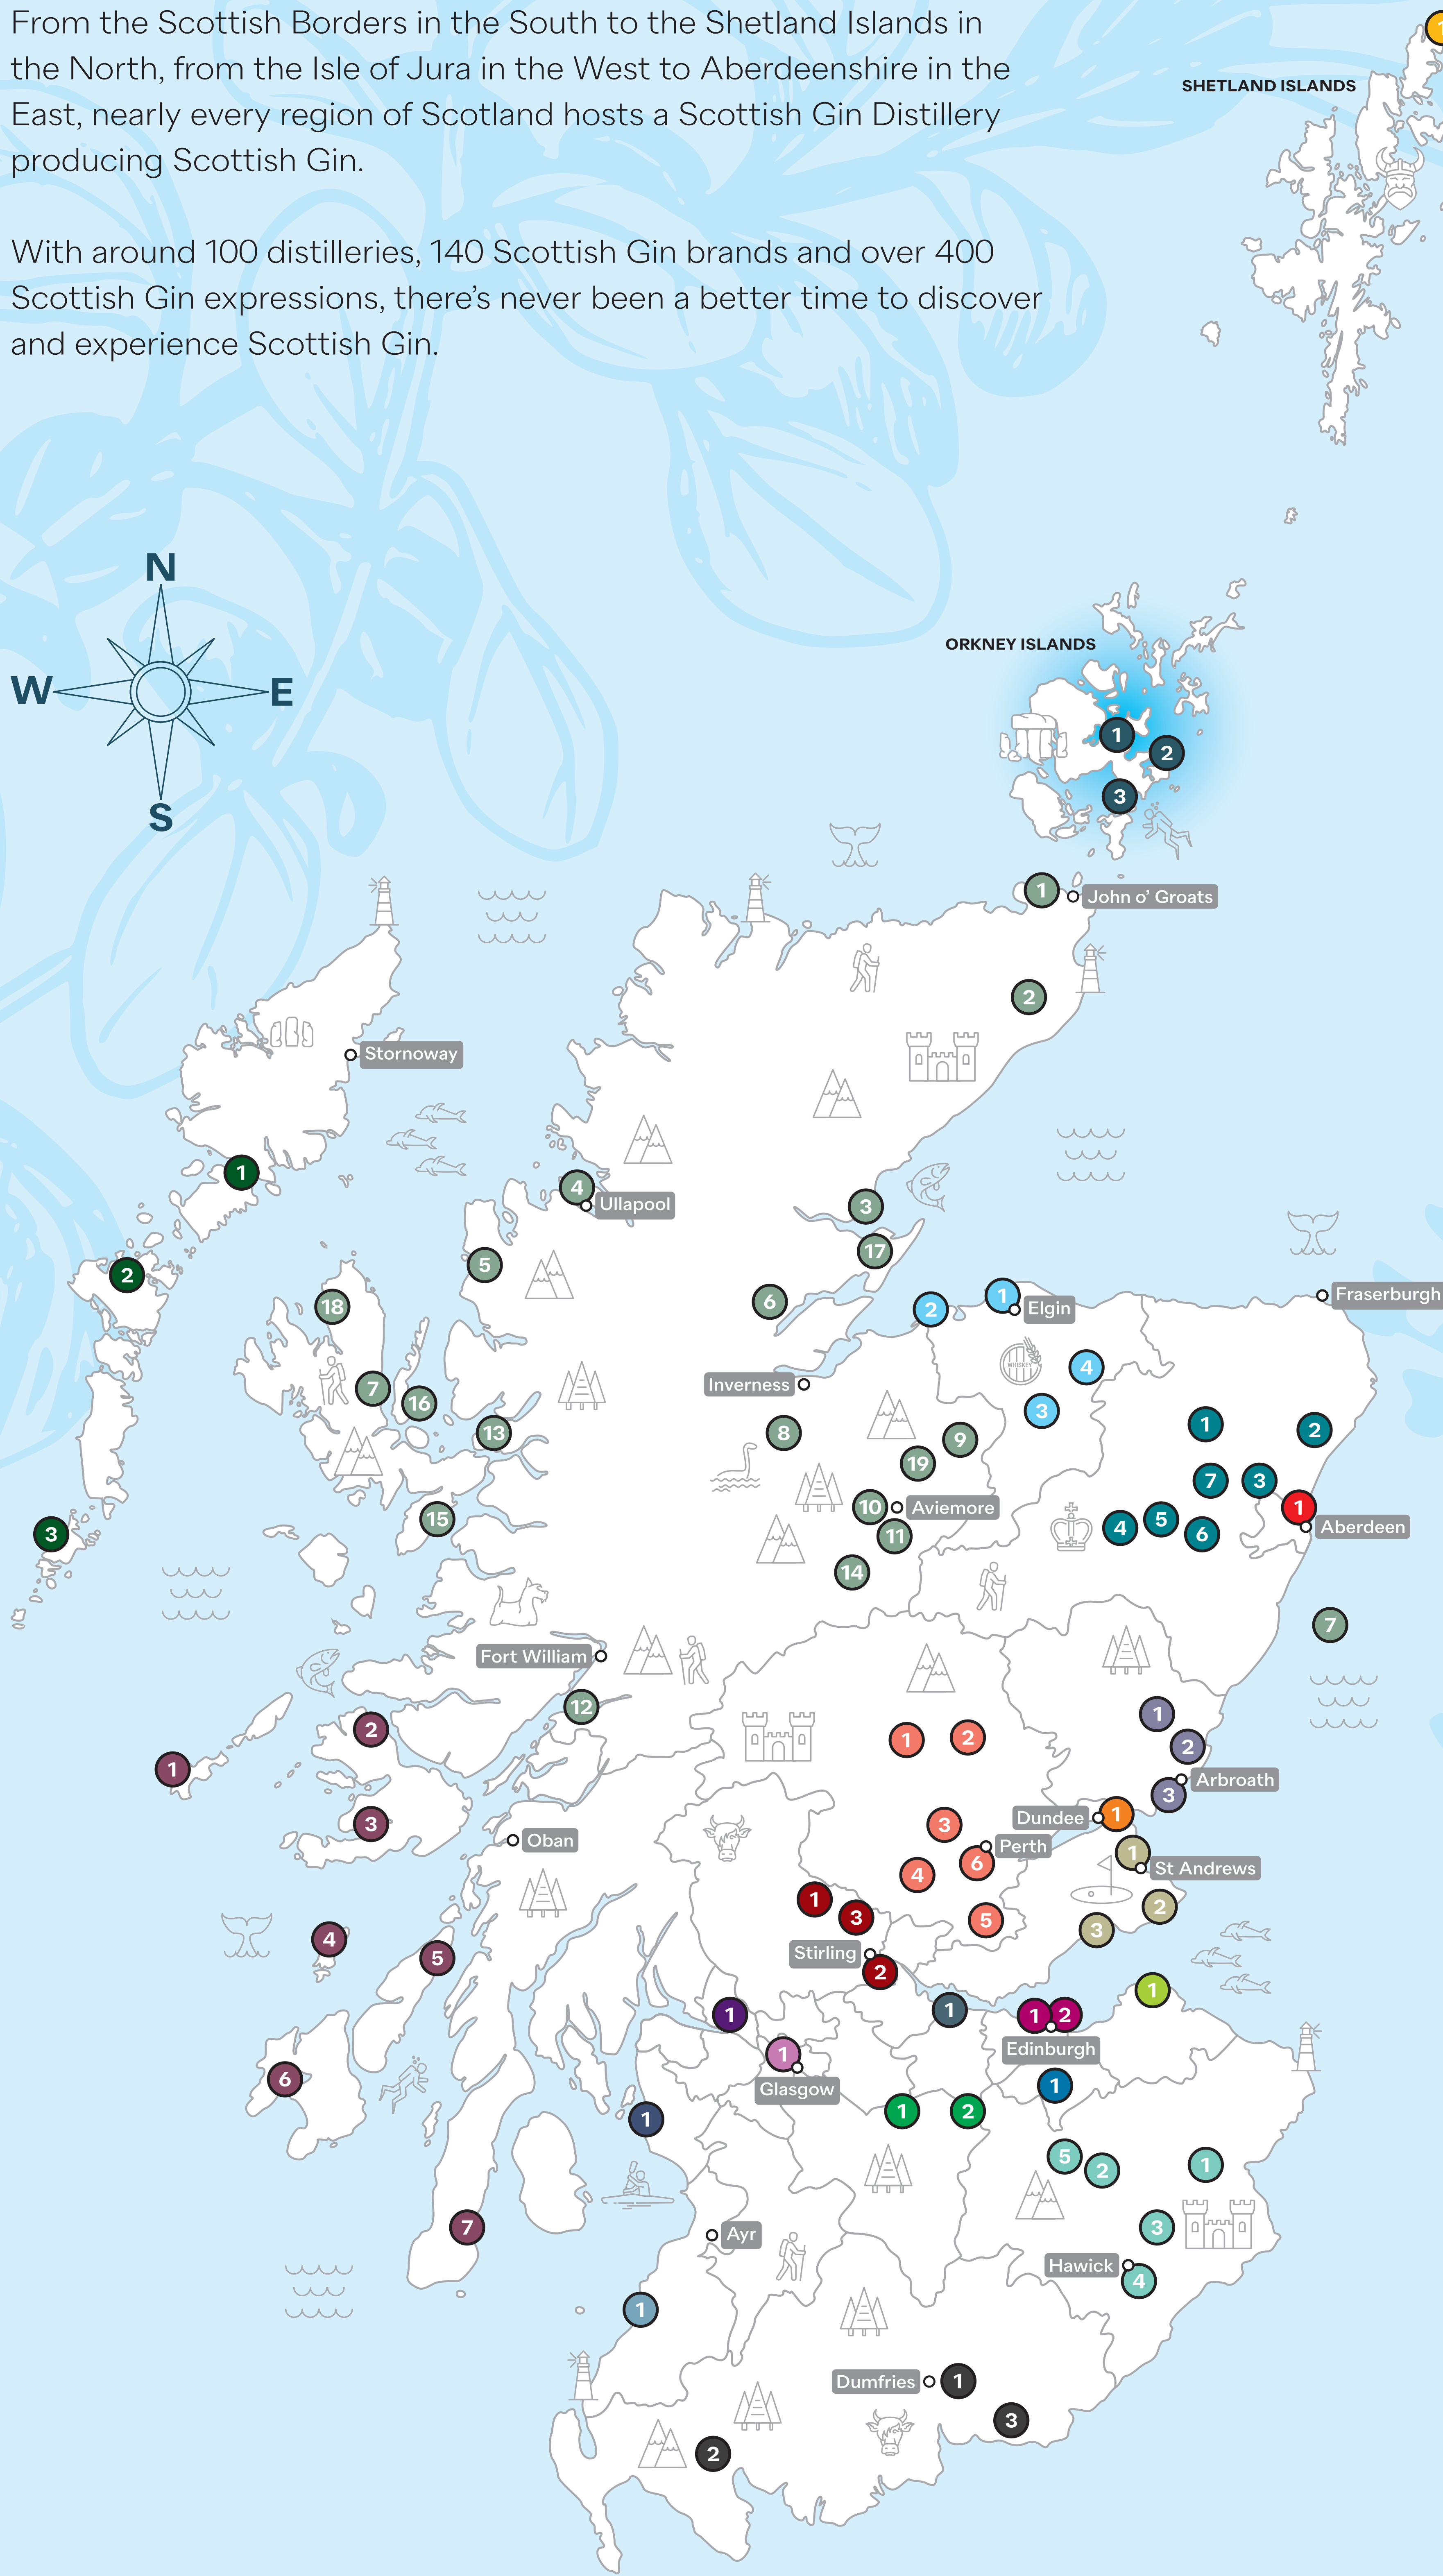

Scottish Gin Distillery Map

From the Scottish Borders in the South to the Shetland Islands in the North, from the Isle of Jura in the West to Aberdeenshire in the East, nearly every region of Scotland hosts a Scottish Gin Distillery producing Scottish Gin.

With around 100 distilleries, 140 Scottish Gin brands and over 400 Scottish Gin expressions, there's never been a better time to discover and experience Scottish Gin.

Aberdeen City	East Lothian	Na h-Eileanan Siar
1 CITY OF ABERDEEN DISTILLERY Location: Aberdeen	1 NB DISTILLERY Location: North Berwick	1 ISLE OF HARRIS DISTILLERY Location: Tarbert, Isle of Harris
Aberdeenshire	Fife	North Ayrshire
1 BLACKFORD CRAFT DISTILLERY Location: Rothenorman	1 EDEN MILL DISTILLERY & BREWERY Location: St Andrews	2 NORTH UIST DISTILLERY CO. Location: Gilmoy, Isle of North Uist
2 BREWDOG DISTILLERY Location: Elton	2 KINGSBARNS DISTILLERY Location: Kingsbarns	3 ISLE OF BARRA DISTILLERY Location: Castlebay, Isle of Barra
3 HOUSE OF ELRICK DISTILLERY Location: Elrick	3 LUNDIN DISTILLERY Location: Kirkcaldy	Orkney Islands
4 LOST LOCH SPIRITS DISTILLERY Location: Abovie	Glasgow City	1 ORKNEY DISTILLERY Location: Kirkwall, Orkney
5 ESKER SPIRITS DISTILLERY Location: Kincaidie O'Neil	1 ILLICIT SPIRITS DISTILLERY Location: Glasgow	2 DEERNES DISTILLERY Location: Deerness, Orkney
6 DEESIDE DISTILLERY Location: Banchory	1 THE GLASGOW DISTILLERY Location: Glasgow	3 ORKNEY GIN COMPANY DISTILLERY Location: Burray, Orkney
7 LITTLE BROWN DOG SPIRITS DISTILLERY Location: Fettesmar	1 THE HATCHERY Location: Glasgow	Perth and Kinross
Angus	1 JAW BREW BREWERY & DISTILLERY Location: Glasgow	1 BADVO DISTILLERY Location: Pittlochry
1 BLACK THISTLE DISTILLERY Location: Brechin	Highland	2 PERSIE DISTILLERY Location: Bridge of City
2 ARBRIE DISTILLERY Location: Inverkeir	1 DUNNET BAY DISTILLERY Location: Dunnet Bay	3 STRATHHEARN DISTILLERY Location: Methven
3 DISTILLUTIONS Location: Arbroath	2 ICE & FIRE DISTILLERY Location: Cairnness	4 GATEHOUSE DISTILLERY Location: Glenageas
Argyll & Bute	3 DORNOCH DISTILLERY Location: Dornoch	5 LOCH LEVEN DISTILLERY Location: Loch Leven
1 TYREE GIN DISTILLERY Location: West Hynd, Isle of Tiree	4 HIGHLAND LIQUOR CO. DISTILLERY Location: Ullapool	6 THE PERTH DISTILLERY Location: Perth
2 TOBERMORY DISTILLERY Location: Tobermory, Isle of Mull	5 BADACHRO DISTILLERY Location: Badachro	Scottish Borders
3 WHITETAIL SPIRITS DISTILLERY Location: Trovan, Isle of Mull	6 GLENWYVIS DISTILLERY Location: Dingwall	1 SELKIRK DISTILLERY Location: Selkirk
4 WILD ISLAND DISTILLERY Location: Scalawag, Isle of Colonsay	7 ISLE OF SKYE DISTILLERY Location: Portree, Isle of Skye	2 KELSO GIN DISTILLERY Location: Annum
4 WILD THYME SPIRITS DISTILLERY Location: Upper Kikbattan, Isle of Colonsay	8 LOCH NESS SPIRITS DISTILLERY Location: Dorness	3 THE LILLIARD GINNIERY Location: Linton
5 LUSSA DISTILLERY Location: Ardross, Isle of Jura	9 BALMENACH DISTILLERY Location: Cromdale	4 THE BORDERS DISTILLERY Location: Hawick
6 BRUJHLADDICH DISTILLERY Location: Rhinns, Isle of Islay	10 KINRARA DISTILLERY Location: Aviemore	5 1881 DISTILLERY Location: Peebles
6 NERABUS DISTILLERY Location: Bridgend, Isle of Islay	11 INSHIRACH DISTILLERY Location: Aviemore	6 BLOODLINE SPIRITS DISTILLERY Location: Peebles
7 BERNAN TUIC DISTILLERY Location: Campbeltown	12 PIXEL SPIRITS DISTILLERY Location: North Balleachulish	Shetland Islands
City of Edinburgh	13 FAIRYTALE DISTILLERY Location: Ardsheik	1 SAXA VORD DISTILLERY Location: Uist, Shetland
1 HOLYROOD DISTILLERY Location: Edinburgh	14 SPEYSIDE DISTILLERY Location: Durngallow	South Ayrshire
1 EDINBURGH GIN WEST END DISTILLERY Location: Edinburgh	15 USIGE LUSACH DISTILLERY Location: Elean Isarnan	1 THE HENDRICK'S GIN PALACE Location: Gifford
1 SUMMERHALL DISTILLERY Location: Edinburgh	16 ISLE OF RAASAY DISTILLERY Location: Kyles, Isle of Raasay	South Lanarkshire
1 56 NORTH DISTILLERY Location: Edinburgh	17 NAUTILUS GIN FOUNDRY Location: Tain	1 THE WEE FARM DISTILLERY Location: Climpy
2 TOWER STREET STILLHOUSE Location: Leith	18 ISLE OF SKYE BREWERY & DISTILLERY Location: Uig, Isle of Skye	2 TARBRAUX DISTILLERY Location: Tarbraux
2 EDINBURGH GIN LEITH DISTILLERY Location: Leith	19 CAIRNGORM GIN DISTILLERY Location: Carbridge	Stirling
2 OLD POISON DISTILLERY Location: Leith	Midlothian	1 MCKEEN GIN DISTILLERY Location: Callender
2 CRABBE'S DISTILLERY Location: Leith	1 THE OLD CURIOSITY DISTILLERY Location: Lothianburn	2 BOE DISTILLERY Location: Stirling
2 THE LEITH STILL ROOM Location: Leith	1 THE PENTLAND STILL Location: Loanhead	2 STIRLING DISTILLERY Location: Stirling
Dumfries & Galloway	Moray	3 KILTY DISTILLERY Location: Dunblane
1 DALTON DISTILLERY Location: Dalton	1 ELGIN DISTILLERY Location: Elgin	West Dunbartonshire
2 CRAFTY DISTILLERY Location: Newton Stewart	1 MORAY DISTILLERY Location: Elgin	1 STRATHLEVEN DISTILLERY Location: Dumbarston
3 SOLWAY SPIRITS DISTILLERY Location: Cummertres	2 BENROMACH DISTILLERY Location: Forres	West Lothian
Dumfries City	3 GLENKINNES DISTILLERY Location: Glenkennes	1 LINLITHGOW DISTILLERY Location: Linlithgow
1 VERDANT SPIRITS DISTILLERY Location: Dundee	4 ROSSHILL SPRINGS DISTILLERY Location: Keith