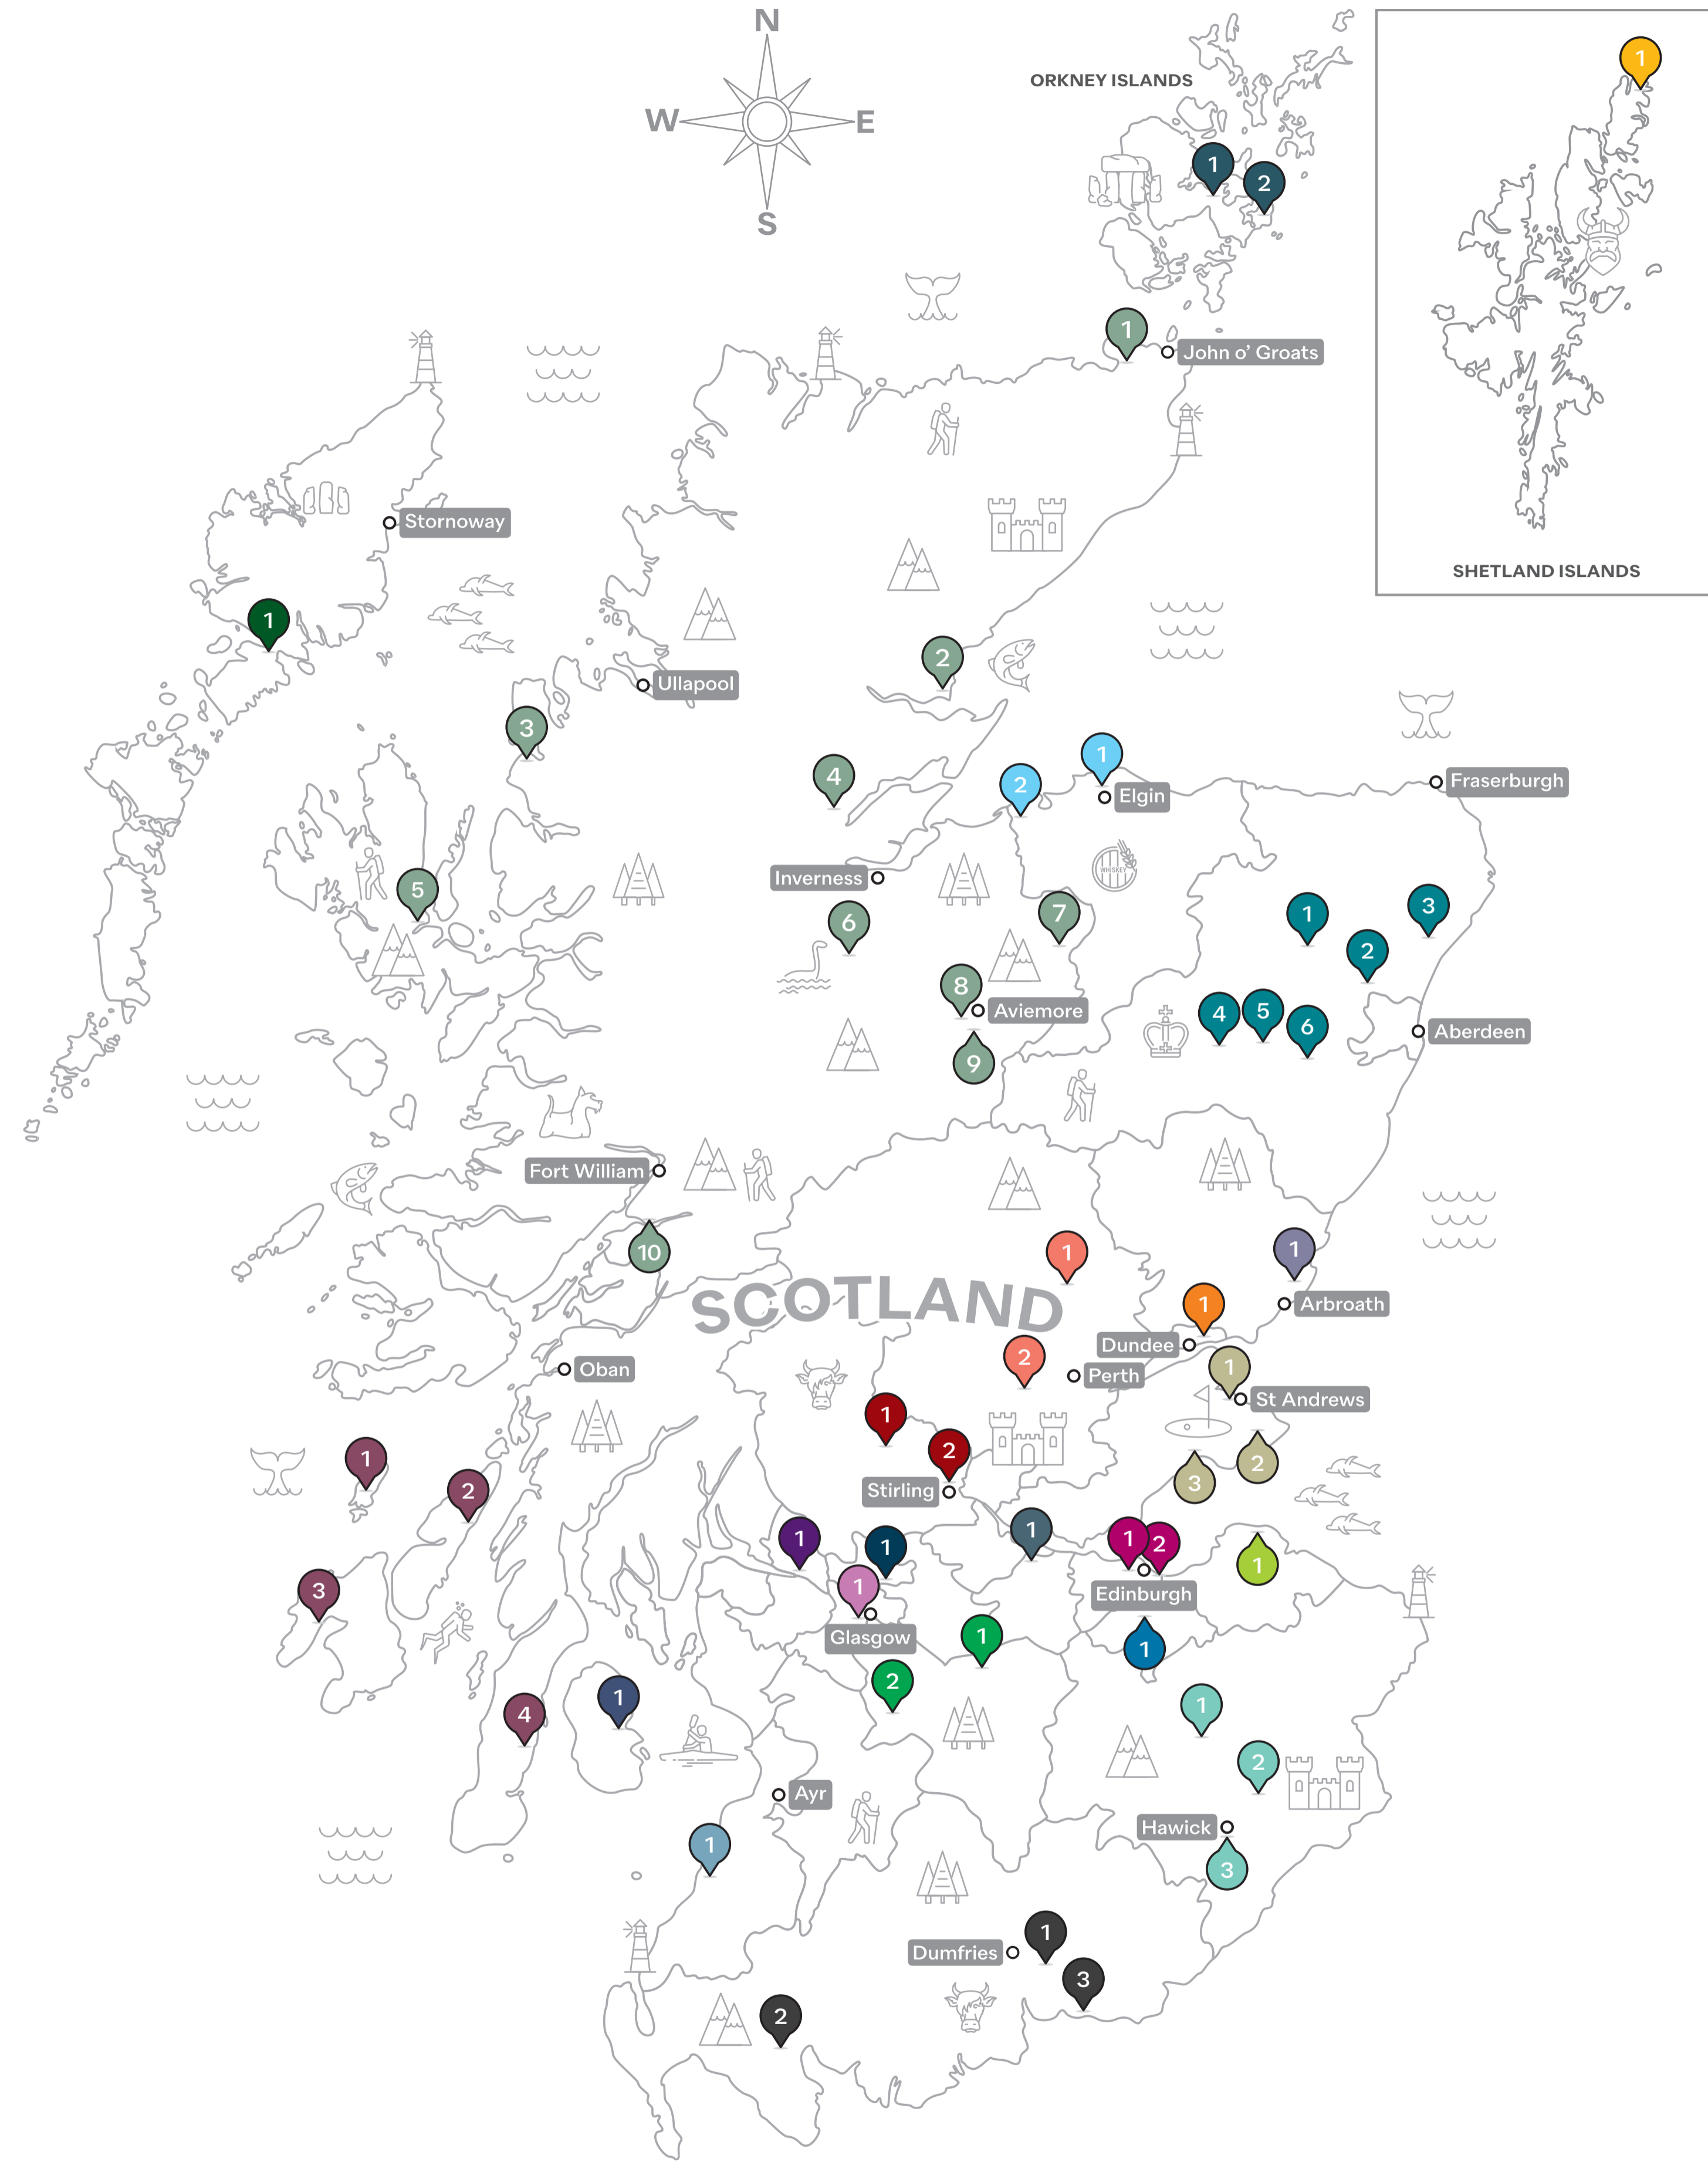

SCOTTISH GIN DISTILLERY MAP

Thank you for viewing The Gin Cooperative's Scottish Gin Distillery Map.

On this map you'll find over 50 Scottish Gin Distilleries and where they are based.

If you would like to learn more about the gin distilleries **click the number next to their name** and you'll be taken to their online profile page which has more information about the distillery.

We hope you find this map informative and it helps you to discover more about the exciting, fun and wonderful world of Scottish Gin.

Check our website to ensure you have the latest version of our Scottish Gin Distillery Map.

Have fun and enjoy gin responsibly.

UPDATED: NOVEMBER 2018

Aberdeenshire	Highland	Na h-Eileanan Siar
1 BLACKFORD CRAFT DISTILLERY Location: Rothiemoran, Scotland	1 DUNNET BAY DISTILLERY Location: Dunnet Bay, Scotland	1 ISLE OF HARRIS DISTILLERY Location: Isle of Harris, Scotland
2 HOUSE OF ELRICK DISTILLERY Location: Elrick, Scotland	2 DORNOCH DISTILLERY Location: Dornoch, Scotland	1 ORKNEY DISTILLERY Location: Orkney, Scotland
3 LONEWOLF DISTILLERY Location: Elton, Scotland	3 BADACHRO DISTILLERY Location: Badachro, Scotland	2 DEERNESS DISTILLERY Location: Orkney, Scotland
4 LOST LOCH SPIRITS DISTILLERY Location: Aboynie, Scotland	4 GLENWYVIS DISTILLERY Location: Dingwall, Scotland	1 PERSIE DISTILLERY Location: Bridge of Cally, Scotland
5 ESKER SPIRITS DISTILLERY Location: Kincardine O'Neil, Scotland	5 ISLE OF SKYE DISTILLERY Location: Isle of Skye, Scotland	2 STRATHEARN DISTILLERY Location: Mathers, Scotland
6 DEESIDE DISTILLERY Location: Banchory, Scotland	6 LOCH NESS SPIRITS DISTILLERY Location: Loch Ness, Scotland	1 KELSO GIN DISTILLERY Location: Anstruth, Scotland
Angus	Dumfries & Galloway	Scottish Borders
1 ARBKIE DISTILLERY Location: Inverkeilor, Scotland	1 DALTON DISTILLERY Location: Dalton, Scotland	2 THE LILLIARD GINNEY Location: Lanton, Scotland
1 WILD ISLAND DISTILLERY Location: Isle of Colonsay, Scotland	2 CRAFTY DISTILLERY Location: Newton Stewart, Scotland	3 THE BORDERS DISTILLERY Location: Hawick, Scotland
1 WILD THYME SPIRITS DISTILLERY Location: Isle of Colonsay, Scotland	3 SOLWAY SPIRITS DISTILLERY Location: Cumnertrees, Scotland	1 SAXA VORD DISTILLERY Location: Shetland, Scotland
2 LUSSA DISTILLERY Location: Isle of Jura, Scotland	1 VERDANT SPIRIT CO. DISTILLERY Location: Dundee, Scotland	Shetland Islands
3 BRUICHLADDICH DISTILLERY Location: Isle of Islay, Scotland	Dundee City	1 EDEN MILL DISTILLERY & BREWERY Location: St Andrews, Scotland
4 BEINN AN TUIRC DISTILLERY Location: Kintyre, Scotland	1 NB DISTILLERY Location: North Berwick, Scotland	2 DARNLEY'S DISTILLERY Location: Kingharn, Scotland
Argyll & Bute	East Lothian	3 LUNDIN DISTILLERY Location: Fife, Scotland
1 WILD ISLAND DISTILLERY Location: Isle of Colonsay, Scotland	1 INSHRIACH DISTILLERY Location: Aviemore, Scotland	Glasgow City
2 LUSSA DISTILLERY Location: Isle of Jura, Scotland	2 KINRARA DISTILLERY Location: Aviemore, Scotland	1 ILLICIT SPIRITS DISTILLERY Location: Glasgow, Scotland
3 BRUICHLADDICH DISTILLERY Location: Isle of Islay, Scotland	9 INSHRIACH DISTILLERY Location: Aviemore, Scotland	City of Edinburgh
4 BEINN AN TUIRC DISTILLERY Location: Kintyre, Scotland	10 PIXEL SPIRITS DISTILLERY Location: North Balachulish, Scotland	1 EDINBURGH GIN'S WEST END & LEITH DISTILLERIES Location: Edinburgh, Scotland
Argyll & Bute	Fife	1 THE GLASGOW DISTILLERY CO. Location: Glasgow, Scotland
1 WILD ISLAND DISTILLERY Location: Isle of Colonsay, Scotland	1 EDEN MILL DISTILLERY & BREWERY Location: St Andrews, Scotland	Midlothian
2 LUSSA DISTILLERY Location: Isle of Jura, Scotland	2 DARNLEY'S DISTILLERY Location: Kingharn, Scotland	1 THE OLD CURIOSITY DISTILLERY Location: Lothianburn, Scotland
3 BRUICHLADDICH DISTILLERY Location: Isle of Islay, Scotland	3 LUNDIN DISTILLERY Location: Fife, Scotland	1 THE PENTLAND STILL Location: Loanhead, Scotland
4 BEINN AN TUIRC DISTILLERY Location: Kintyre, Scotland	Glasgow City	Moray
1 WILD ISLAND DISTILLERY Location: Isle of Colonsay, Scotland	1 ILLICIT SPIRITS DISTILLERY Location: Glasgow, Scotland	1 EL-GIN GIN DISTILLERY Location: Elgin, Scotland
2 LUSSA DISTILLERY Location: Isle of Jura, Scotland	City of Edinburgh	1 MORAY DISTILLERY Location: Elgin, Scotland
3 BRUICHLADDICH DISTILLERY Location: Isle of Islay, Scotland	1 EDINBURGH GIN'S WEST END & LEITH DISTILLERIES Location: Edinburgh, Scotland	West Dunbartonshire
4 BEINN AN TUIRC DISTILLERY Location: Kintyre, Scotland	1 THE GLASGOW DISTILLERY CO. Location: Glasgow, Scotland	1 STRATHLEVEN DISTILLERY Location: Glasgow, Scotland
Argyll & Bute	City of Edinburgh	West Lothian
1 WILD ISLAND DISTILLERY Location: Isle of Colonsay, Scotland	1 SUMMERHALL DISTILLERY Location: Edinburgh, Scotland	1 LINLITHGOW DISTILLERY Location: Linlithgow, Scotland
2 LUSSA DISTILLERY Location: Isle of Jura, Scotland	1 THE HATCHERY Location: Glasgow, Scotland	
3 BRUICHLADDICH DISTILLERY Location: Isle of Islay, Scotland	2 BENROMACH DISTILLERY Location: Forres, Scotland	
4 BEINN AN TUIRC DISTILLERY Location: Kintyre, Scotland